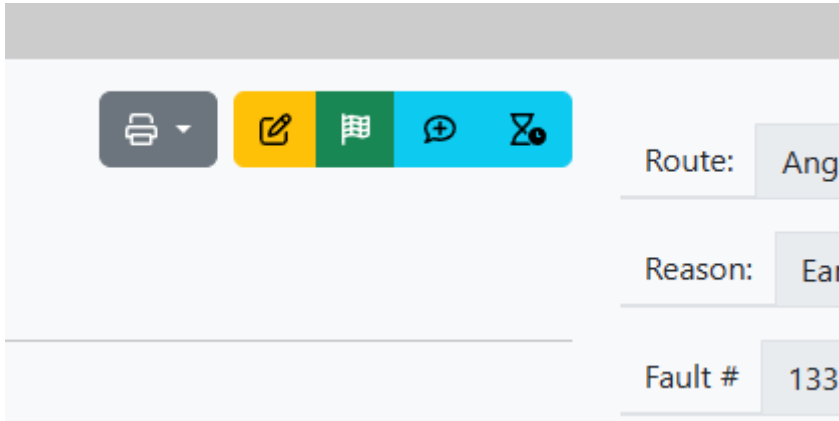

View an ESR

When viewing a speed restriction there is a collection of action buttons as shown below

- The grey button allows you to print or download the official Notice as a PDF. The drop down should be used to get the correct version (for amended or withdrawn restrictions).
- The yellow button takes you into Edit mode.
- The green button performs a Withdrawal. You will need to add a comment and this will generate Withdrawal Notification email
- The Blue button with speech bubble and + sign, allows you to quickly add an additional Remark.
- The second blue button with an egg timer icon, gives the option to add an Estimated Time of Removal.